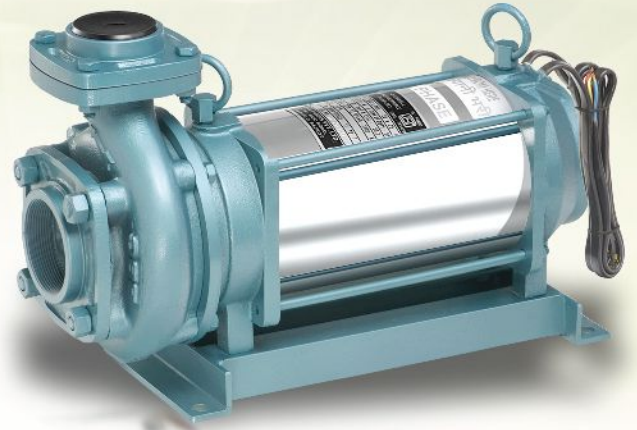

राष्ट्रीय उद्योग रत्न अवोर्ड विजेता

AN ISO 9001 : 2008 CERTIFIED COMPANY

The Power of Water Flow

हर हाल में बेहतर...

V7 Openwell Pump

V9 Openwell Pump

V9 Openwell Pump

अब
लो-वोल्टेज
रेन्ज में भी
उपलब्ध

440 Volt Openwell Pump Set

Pump :

- ✓ Max. Discharge - 70,000 LPH
- ✓ Max. Head - 63 Mtrs.
- ✓ Impeller - Cast Iron

Motor :

- ✓ H.P. - 3.00 to 10.00
- ✓ Max. Amps. Range - 7 A. to 27 A.,
- ✓ RPM-2880,
- ✓ Voltage Range : 275 to 380 V.
- ✓ Rotor - Copper & Alu.
- ✓ Suc. Size - 65mm to 75 mm
- ✓ Del. Size - 50mm to 65 mm
- ✓ Winding - Copper (P.V.C. Insulated)
- ✓ Thrust Pad - Teflon Type

440 Volt Openwell Pump Set

Pump :

- ✓ Max. Discharge - 60,000 LPH
- ✓ Max. Head - 37 Mtrs.
- ✓ Impeller - Cast Iron

Motor :

- ✓ H.P. - 1.00 to 6.50
- ✓ Max. Amps. Range - 4 A. to 14.50 A.
- ✓ RPM-2880,
- ✓ High Voltage Range - 300 to 415 V.
- ✓ Low Voltage Range - 200 to 350 V.
- ✓ Rotor - Copper & Alu.
- ✓ Suc. Size - 32 mm to 65 mm
- ✓ Del. Size - 25mm to 50 mm
- ✓ Winding - Copper (P.V.C. Insulated)
- ✓ Thrust Pad - Teflon Type