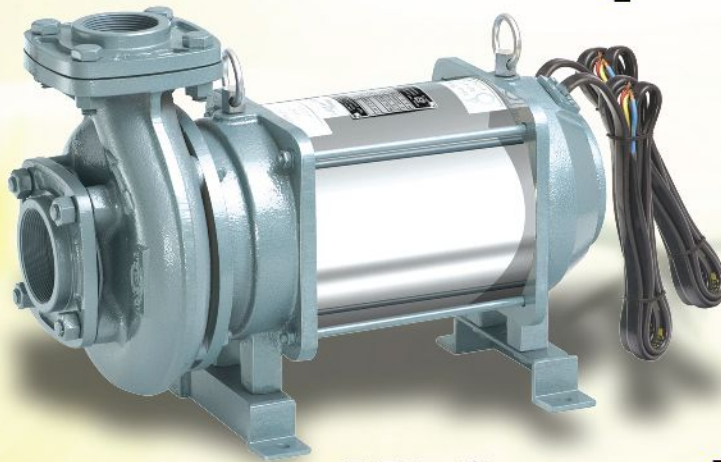

राष्ट्रीय उद्योग रत्न अवोर्ड विजेता

AN ISO 9001 : 2008 CERTIFIED COMPANY

The Power of Water Flow

हर हाल में बेहतर...

V7 Openwell Pump

V9 Openwell Pump

V9 Openwell Pump

अब
लो-वोल्टेज
रेन्ज में भी
उपलब्ध

440 Volt Openwell Pump Set

Pump :

- ✓ Max. Discharge - 70,000 LPH
- ✓ Max. Head - 63 Mtrs.
- ✓ Impeller - Cast Iron

Motor :

- ✓ H.P. - 3.00 to 10.00
- ✓ Max. Amps. Range - 7 A. to 27 A.,
- ✓ RPM-2880,
- ✓ Voltage Range : 275 to 380 V.
- ✓ Rotor - Copper & Alu.
- ✓ Suc. Size - 65mm to 75 mm
- ✓ Del. Size - 50mm to 65 mm
- ✓ Winding - Copper (P.V.C. Insulated)
- ✓ Thrust Pad - Teflon Type

440 Volt Openwell Pump Set

Pump :

- ✓ Max. Discharge - 60,000 LPH
- ✓ Max. Head - 37 Mtrs.
- ✓ Impeller - Cast Iron

Motor :

- ✓ H.P. - 1.00 to 6.50
- ✓ Max. Amps. Range - 4 A. to 14.50 A.
- ✓ RPM-2880,
- ✓ High Voltage Range - 300 to 415 V.
- ✓ Low Voltage Range - 200 to 350 V.
- ✓ Rotor - Copper & Alu.
- ✓ Suc. Size - 32 mm to 65 mm
- ✓ Del. Size - 25mm to 50 mm
- ✓ Winding - Copper (P.V.C. Insulated)
- ✓ Thrust Pad - Teflon Type