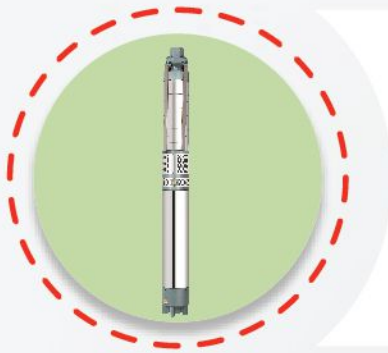

राष्ट्रीय उद्योग रत्न अेवोर्ड विजेता

The Power of Water Flow

AN ISO 9001 : 2008 CERTIFIED COMPANY

फसलो के साथ भी फसलो के बाद भी

V6
Submersible
Pump Set

अब
लो-वोल्टेज
रेन्ज में भी
उपलब्ध

440 Volt V6 Submersible Pump Set (H Series)

Pump :

- ✓ Bowl - S.S. 304 Grade
- ✓ Impeller - S.S. 410 Grade
- ✓ Max. Head - 457 Mtrs.
- ✓ Max. Discharge - 45,000 LPH

Motor :

- ✓ H.P. - 3.00 to 30.00
- ✓ Max. Amps. Range - 6 A. to 51 A. ✓ RPM-2880
- ✓ Winding Type - Close
- ✓ Voltage Range : 300 to 415 V.
- ✓ Rotor - Copper Brazing
- ✓ Stamping - M 45 (0.5mm Thickness per Lamination & C3y Coated)

440 Volt V6 Submersible Pump Set (Q Series)

Pump :

- ✓ Bowl - Cast iron
- ✓ Impeller - S.S. 410 Grade
- ✓ Max. Head - 243 Mtrs.
- ✓ Max. Discharge - 85,000 LPH

Motor :

- ✓ H.P. - 3.00 to 30.00
- ✓ Max. Amps. Range - 6 A. to 51 A. ✓ RPM-2880
- ✓ Winding Type - Close
- ✓ Voltage Range : 300 to 415 V.
- ✓ Rotor - Copper Brazing
- ✓ Stamping - M 45 (0.5mm Thickness per Lamination & C3y Coated)

440 Volt V6 Submersible Pump Set (L Series)

Pump :

- ✓ Bowl - Cast iron
- ✓ Impeller - Nylon (With S.S. Neck Ring)
- ✓ Max. Head - 457 Mtrs.
- ✓ Max. Discharge - 45,000 LPH
- ✓ Diffuser - Nylon : 20 % Glass Filled
- ✓ Impeller - Nylon (With S.S. Neck Ring)