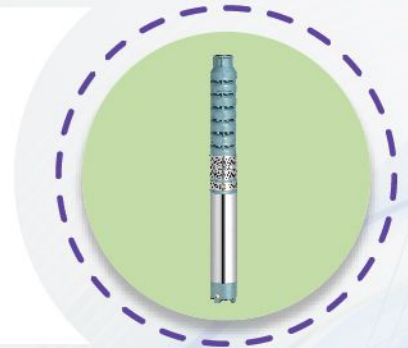

राष्ट्रीय उद्योग रत्न अेवोर्ड विजेता

The Power of Water Flow

AN ISO 9001 : 2008 CERTIFIED COMPANY

फसलो के साथ भी फसलो के बाद भी

V6
Submersible
Pump Set

अब
लो-वोल्टेज
रेन्ज में भी
उपलब्ध

440 Volt V6 Submersible Pump Set (H Series)

Pump :

- ✓ Bowl - S.S. 304 Grade
- ✓ Impeller - S.S. 410 Grade
- ✓ Max. Head - 457 Mtrs.
- ✓ Max. Discharge - 45,000 LPH

Motor :

- ✓ H.P. - 3.00 to 30.00
- ✓ Max. Amps. Range - 6 A. to 51 A. ✓ RPM-2880
- ✓ Winding Type - Close
- ✓ Voltage Range : 300 to 415 V.
- ✓ Rotor - Copper Brazing
- ✓ Stamping - M 45 (0.5mm Thickness per Lamination & C3y Coated)

440 Volt V6 Submersible Pump Set (Q Series)

Pump :

- ✓ Bowl - Cast iron
- ✓ Impeller - S.S. 410 Grade
- ✓ Max. Head - 243 Mtrs.
- ✓ Max. Discharge - 85,000 LPH

Motor :

- ✓ H.P. - 3.00 to 30.00
- ✓ Max. Amps. Range - 6 A. to 51 A. ✓ RPM-2880
- ✓ Winding Type - Close
- ✓ Voltage Range : 300 to 415 V.
- ✓ Rotor - Copper Brazing
- ✓ Stamping - M 45 (0.5mm Thickness per Lamination & C3y Coated)

440 Volt V6 Submersible Pump Set (L Series)

Pump :

- ✓ Bowl - Cast iron
- ✓ Impeller - Nylon (With S.S. Neck Ring)
- ✓ Max. Head - 457 Mtrs.
- ✓ Max. Discharge - 45,000 LPH
- ✓ Diffuser - Nylon : 20 % Glass Filled
- ✓ Impeller - Nylon (With S.S. Neck Ring)