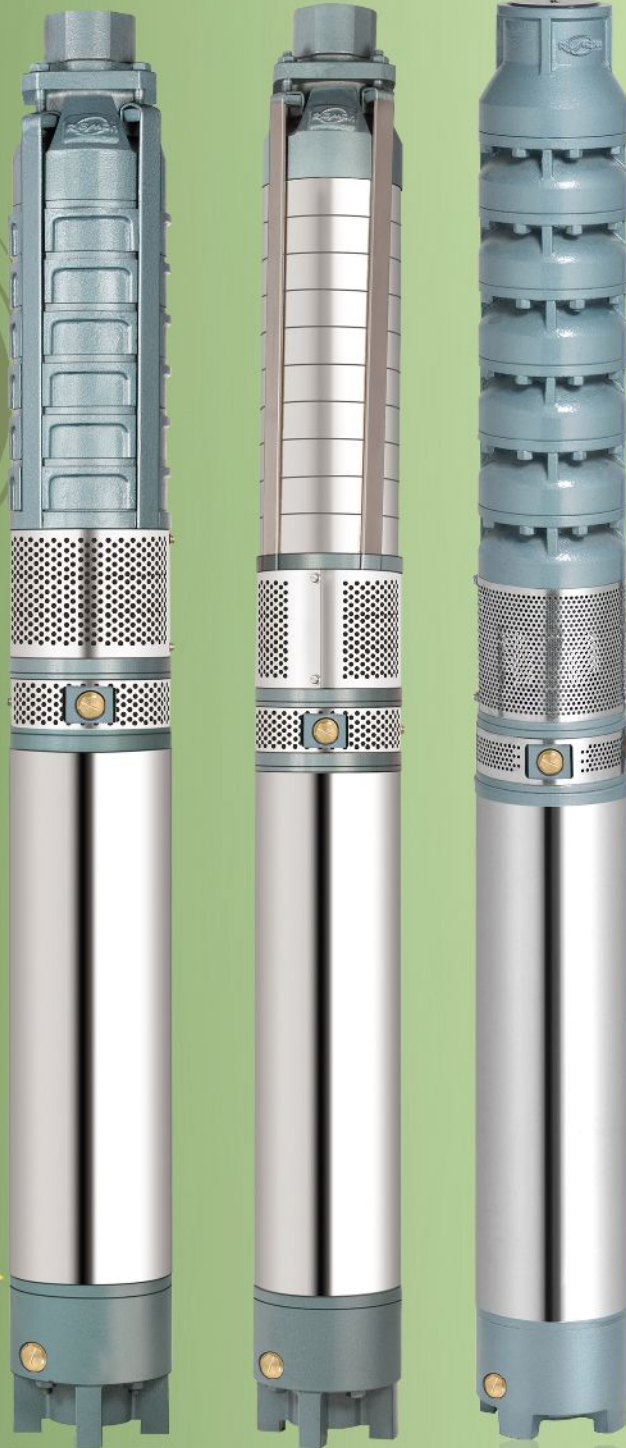

राष्ट्रीय उद्योग रत्न अेवोर्ड विजेता

The Power of Water Flow

AN ISO 9001 : 2008 CERTIFIED COMPANY

फसलो के साथ भी फसलो के बाद भी

V6
Submersible
Pump Set

अब
लो-वोल्टेज
रेन्ज में भी
उपलब्ध

440 Volt V6 Submersible Pump Set (H Series)

Pump :

- ✓ Bowl - S.S. 304 Grade
- ✓ Impeller - S.S. 410 Grade
- ✓ Max. Head - 457 Mtrs.
- ✓ Max. Discharge - 45,000 LPH

Motor :

- ✓ H.P. - 3.00 to 30.00
- ✓ Max. Amps. Range - 6 A. to 51 A. ✓ RPM-2880
- ✓ Winding Type - Close
- ✓ Voltage Range : 300 to 415 V.
- ✓ Rotor - Copper Brazing
- ✓ Stamping - M 45 (0.5mm Thickness per Lamination & C3y Coated)

440 Volt V6 Submersible Pump Set (Q Series)

Pump :

- ✓ Bowl - Cast iron
- ✓ Impeller - S.S. 410 Grade
- ✓ Max. Head - 243 Mtrs.
- ✓ Max. Discharge - 85,000 LPH

Motor :

- ✓ H.P. - 3.00 to 30.00
- ✓ Max. Amps. Range - 6 A. to 51 A. ✓ RPM-2880
- ✓ Winding Type - Close
- ✓ Voltage Range : 300 to 415 V.
- ✓ Rotor - Copper Brazing
- ✓ Stamping - M 45 (0.5mm Thickness per Lamination & C3y Coated)

440 Volt V6 Submersible Pump Set (L Series)

Pump :

- ✓ Bowl - Cast iron
- ✓ Impeller - Nylon (With S.S. Neck Ring)
- ✓ Max. Head - 457 Mtrs.
- ✓ Max. Discharge - 45,000 LPH
- ✓ Diffuser - Nylon : 20 % Glass Filled
- ✓ Impeller - Nylon (With S.S. Neck Ring)